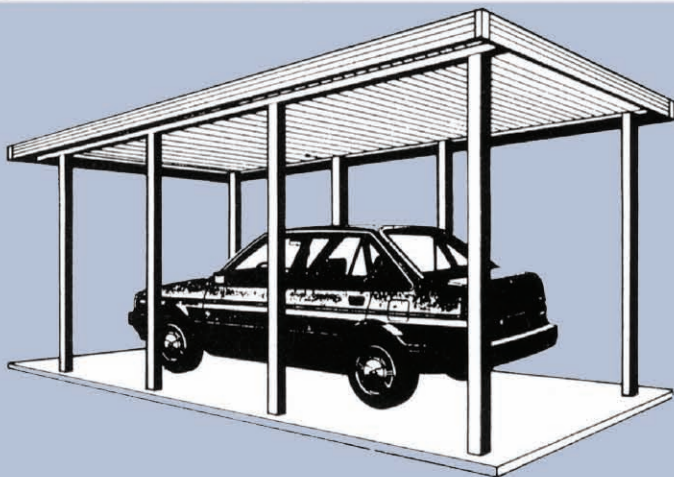

Age Craft

MANUFACTURING

AC4000 Custom Patio Cover Marquee Style

Custom made marquee style awnings are constructed of .032 gauge aluminum interlocking roof pans. The white finish is electrostatically applied and baked on. The marquee features a built in gutter system and comes complete with downspout. With a snow load rating of 60 pounds per square foot, the AC4000 meets all inland building codes.

The front gutter and side fascia are made from extruded aluminum. While the roof pans are all white, the fascia can be striped up to five times using any of nine available colors.

The free standing carport includes gutters on both sides and 2 3/4" square aluminum posts. Because the AC4000 carport is constructed of all aluminum and not steel, it will never rust.